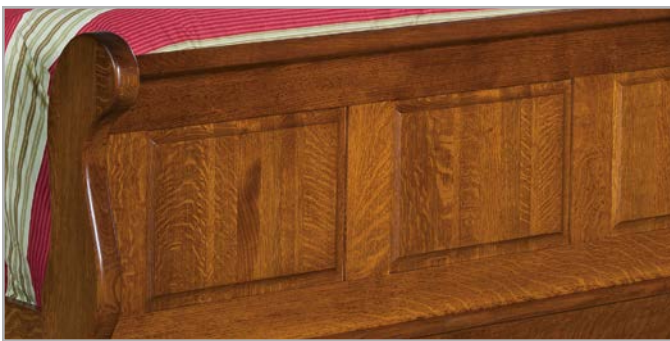

Sleigh Beds

Bed Measurements are based on **Queen Size**

King Size – width: add 16" | length: same

Full Size – width: subtract 7" | length: subtract 5"

Twin Size – width: subtract 20½" | length: subtract 5"

020 Classic Raised Panel Sleigh ..... pg 41

WR020 Classic Wrought Iron Sleigh ..... pg 42

023-24 Old Classic Sleigh ..... pg 43

023 Old Classic Sleigh ..... pg 43

026 Chippewa Sleigh ..... pg 44

Old Classic Sleigh Collection ..... pg 45

Chippewa Sleigh Collection ..... pg 46

Sleigh Beds