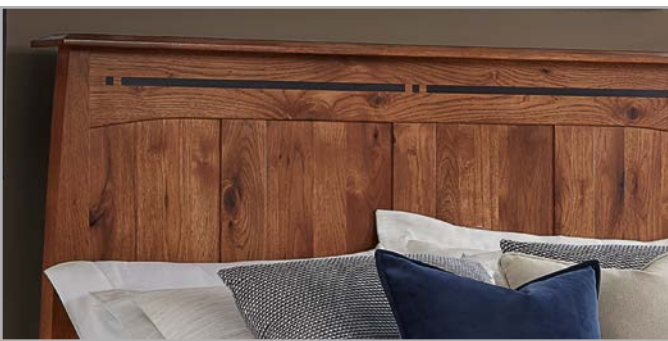

Panel Beds

Bed Measurements are based on **Queen Size**

King Size – width: add 16" | length: same

Full Size – width: subtract 7" | length: subtract 5"

Twin Size – width: subtract 20½" | length: subtract 5"

- **035** Trimble ..... pg 59
- **056** Hamilton ..... pg 60
- **057-1A** Boulder Creek ..... pg 61
- **057-2B** Boulder Creek ..... pg 62
- **057-3C** Boulder Creek ..... pg 63
- **058** Trestle Panel ..... pg 64
- **062** Lincoln ..... pg 65
- **064** American Panel ..... pg 66
- **067** Matison ..... pg 67
- **074** 4-Panel ..... pg 68
- **075** Finland ..... pg 69
- **077 & 077-S** Flush Mission ..... pg 70
- **078** Carlisle ..... pg 71
- **089** Squanto ..... pg 72
- **099** Bow Panel ..... pg 73
- **099-TP** Bow Panel with Turned Post ..... pg 74
- Boulder Creek Collections ..... pg 75-77
- Matison Collection ..... pg 78
- Finland Collection ..... pg 79
- Flush Mission Collection ..... pg 80
- Carlisle Collection ..... pg 81
- Carlisle Collection (with Trimble Bed) ..... pg 82

Panel Beds