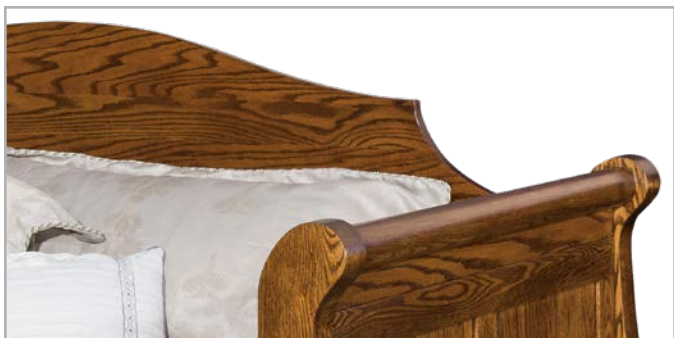

Day Beds

- **006** Mission Day Bed ..... pg 21
- **007** Panel Day Bed ..... pg 22
- **008** Spindle Day Bed..... pg 23
- **009** Sleigh Day Bed..... pg 24

Day Beds