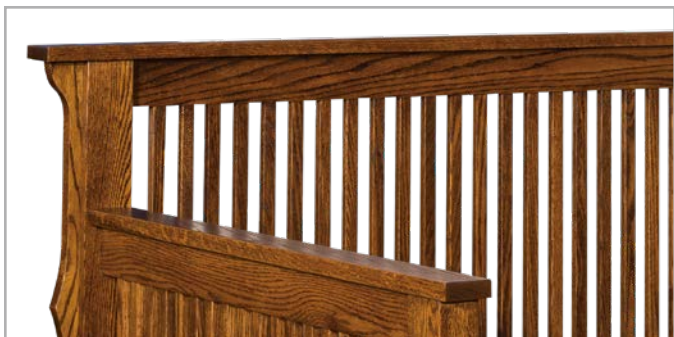

Day Beds

- **006** Mission Day Bed ..... pg 21
- **007** Panel Day Bed ..... pg 22
- **008** Spindle Day Bed..... pg 23
- **009** Sleigh Day Bed..... pg 24

Day Beds