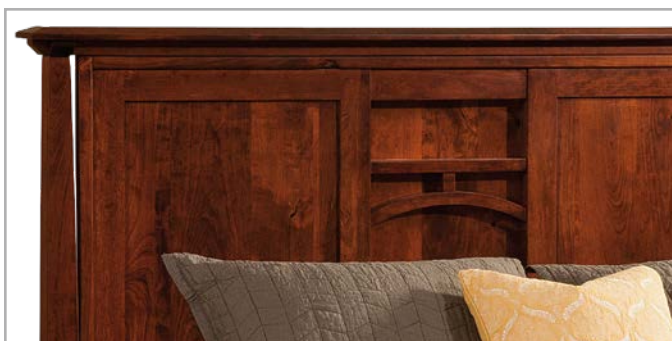

Traditional

Bed Measurements are based on **Queen Size**

King Size – width: add 16" | length: same

Full Size – width: subtract 7" | length: subtract 5"

Twin Size – width: subtract 20½" | length: subtract 5"

030 Cannon Ball.....	pg 131
038 Artesa.....	pg 132
052 Imperial.....	pg 133
063 Live Wood	pg 134
072 Shaker	pg 135
076 Cascade.....	pg 136
Artesa Collection.....	pg 137
Imperial Collection.....	pg 138
Live Wood Collection	pg 139
Shaker Collection	pg 140
Kascade Collection.....	pg 141

Traditional