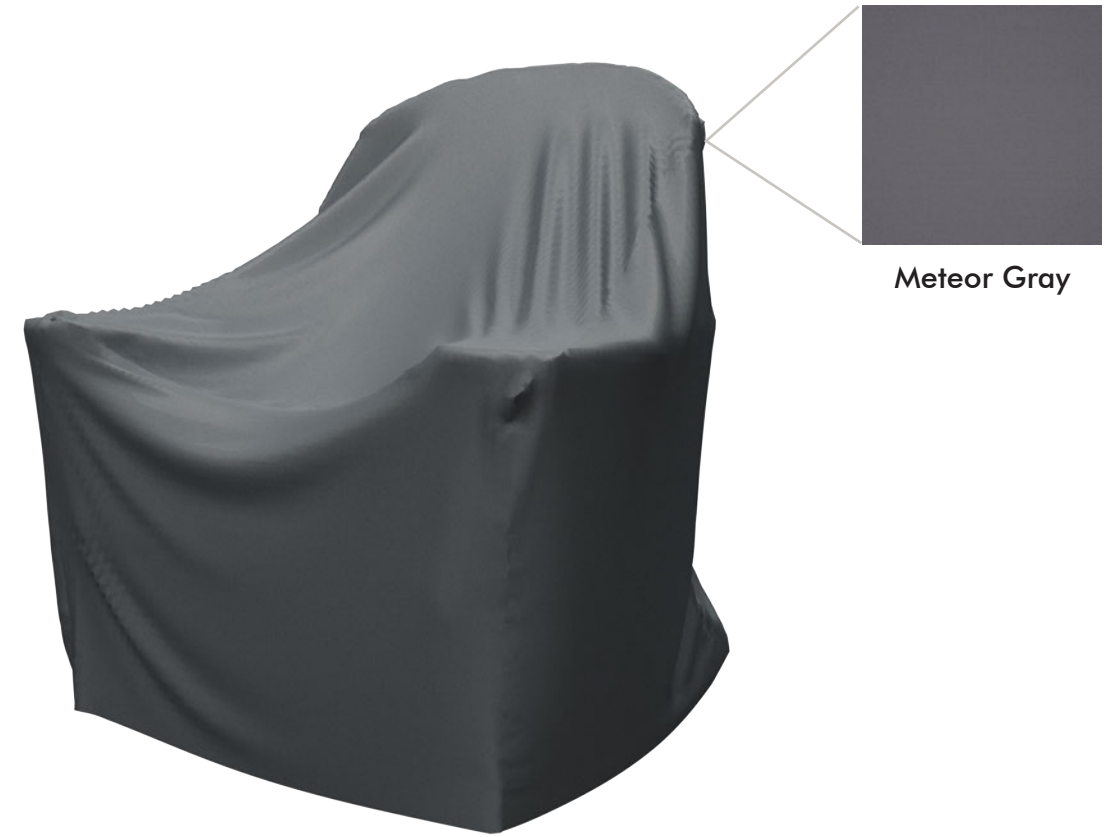

NEW!
FURNITURE COVERS

Furniture covers are available for every piece. Add "-Cover" to the SKU number for orders. For example, AC1 Adirondack cover would be ordered as AC1-Cover. Covers are made out of Sunbrella Hydrofend in Meteor Gray.

PILLOWS

Pillows come in any fabric option.