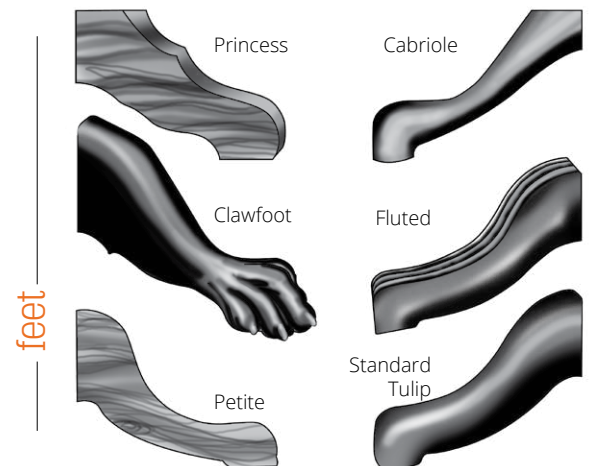

Blakely Mission

Clanton

Sadler Mission

TABLE OPTIONS

tabletop shapes

Addison

Arm: AL304 | 18 3/8"d x 24 3/8"w x 40 3/4" h
 Side: AL303 | 18 3/8"d x 20 1/4"w x 40 3/4" h

Arlington