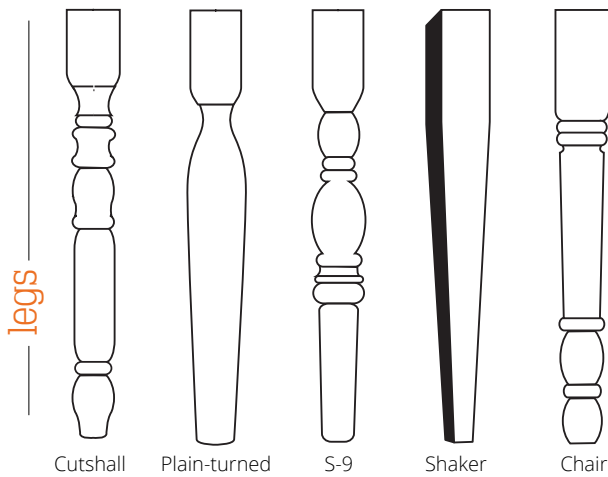

Blakely Mission

Clanton

Sadler Mission

TABLE OPTIONS

tabletop shapes

Addison

Arm: AL304 | 18 3/8"d x 24 3/8"w x 40 3/4" h
 Side: AL303 | 18 3/8"d x 20 1/4"w x 40 3/4" h

Arlington