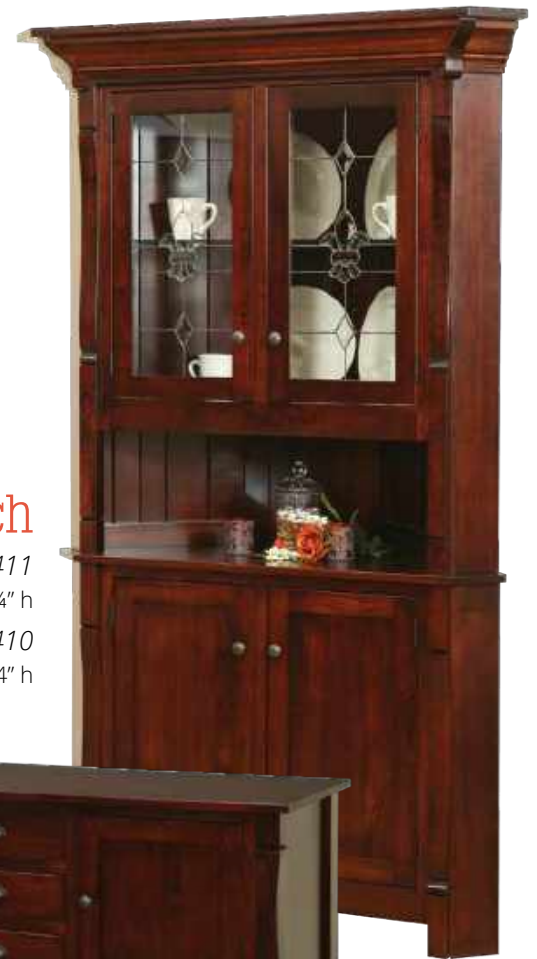

corner hutch

Top #411

2 Door Corner — 32 1/2" wallspace x 47 1/4" h

Base #410

2 Door Corner — 31" wallspace x 34" h

STANDARD FEATURES

- Flush doors and drawers
- One adjustable wood shelf in base
- One adjustable glass shelf in top
- Rectangular leaded glass doors in top
- Rectangular reversed panel doors on base
- Dovetailed drawers \ Solid wood back in top
- Full extension undermount soft close drawer slides
- K807BI cup pulls on drawers \ K803BI knobs on doors
- Eased edge on buffet top
- Hutch has a ceiling and solid top
- LED lights with Touch Switch